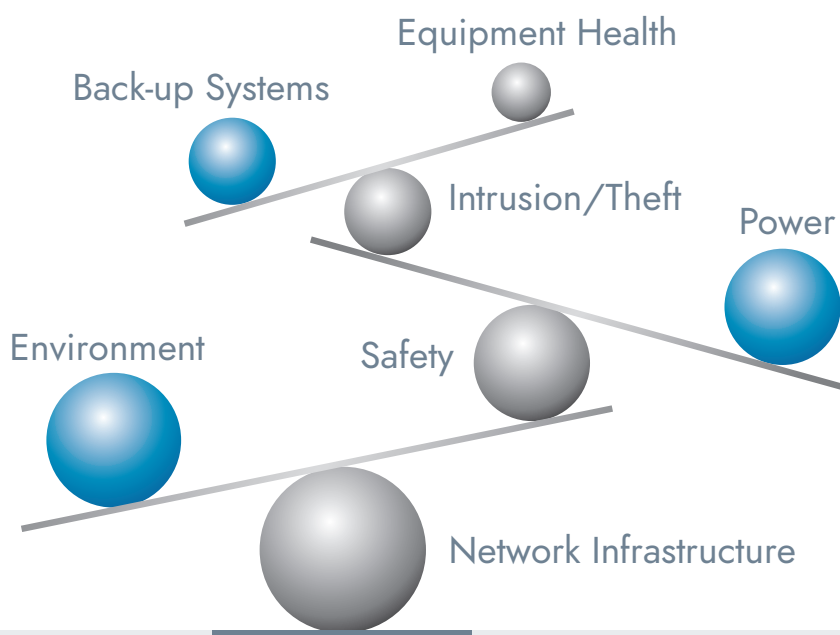

Network Operators want **Complete Visibility** of their **Remote Assets** at all times

Our **Future** is built on **Connectivity**

The Network Infrastructure Vulnerability Balancing Act

Effective management of the network infrastructure is critical to delivering on the promise of connectivity

“ If you don't know the ambient temperature inside your cell site, you are sitting on a time-bomb. If it gets too hot your network is going to break. ”
 —Engineer with a major network operator

Modiüs provides **end-to-end monitoring and management of edge infrastructure**

Real-time remote management

Deep Analytics

Proactive actions based on predictive modeling

Clear direction for field teams

“ When the NOC gets a ticket and fixes the problem, these are like grains of sand. But no one is trying to count the sand on the beach, no one sees the beach. ”
 —Senior network engineer

Analytics

Record and visualize equipment and system performance for early detection of dangerous trends and anomalies