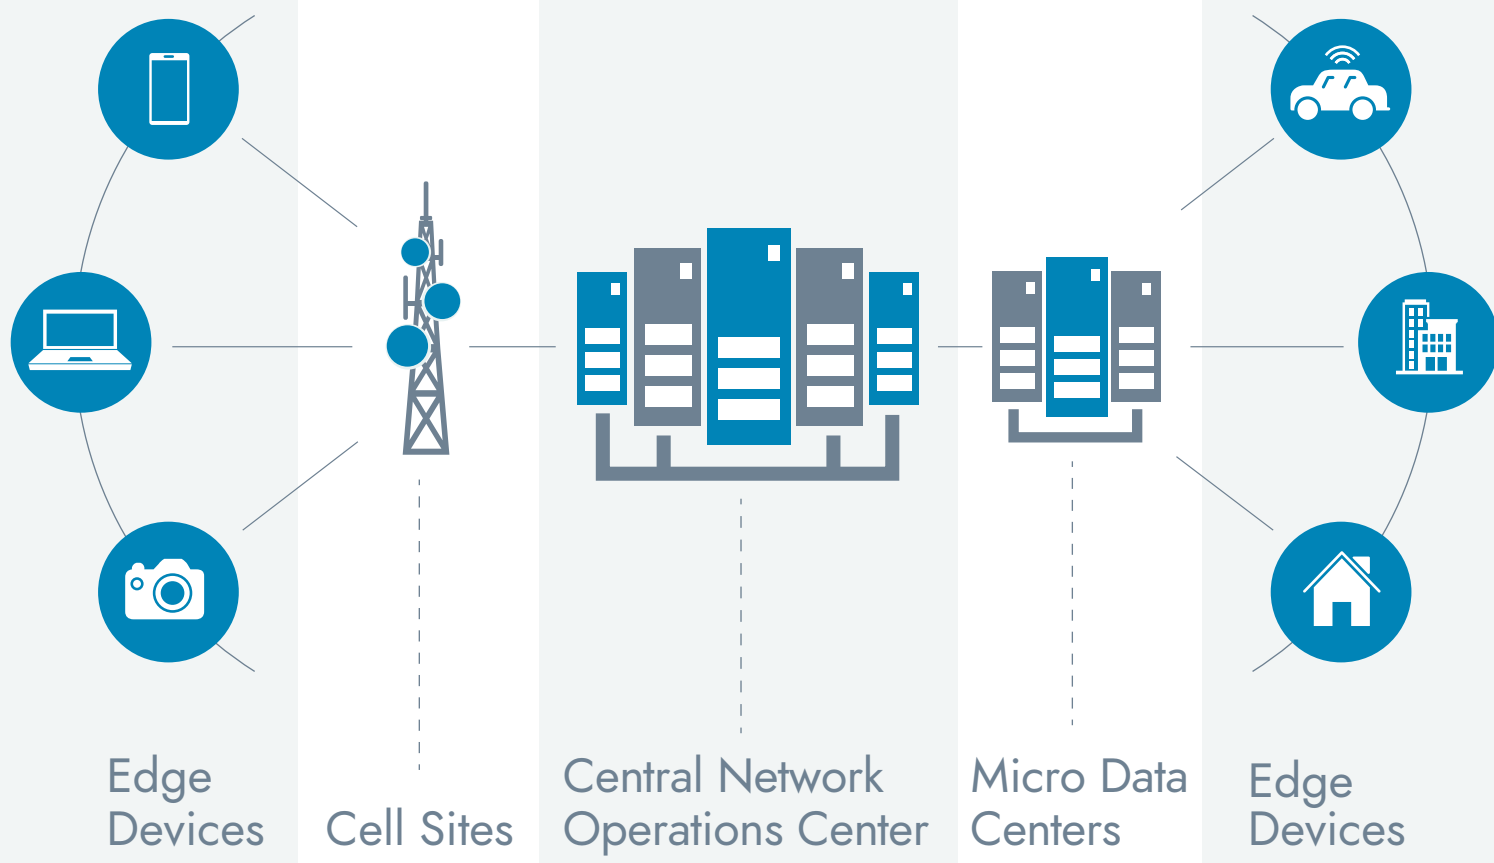

Network Operators want **Complete Visibility** of their **Remote Assets** at all times

Our **Future** is built on **Connectivity**

The Network Infrastructure Vulnerability Balancing Act

Effective management of the network infrastructure is critical to delivering on the promise of connectivity

“ If you don't know the ambient temperature inside your cell site, you are sitting on a time-bomb. If it gets too hot your network is going to break. ”
 —Engineer with a major network operator

Modiüs provides **end-to-end monitoring and management of edge infrastructure**

Real-time remote management

Deep Analytics

Proactive actions based on predictive modeling

Clear direction for field teams

“ When the NOC gets a ticket and fixes the problem, these are like grains of sand. But no one is trying to count the sand on the beach, no one sees the beach. ”
 —Senior network engineer

The Modiüs OpenData platform enables Modiüs customers to **manage their entire network infrastructure from one pane of glass** at significantly lower cost than competitive solutions

Monitor

Monitor edge devices and systems for complete visibility into problems when they occur